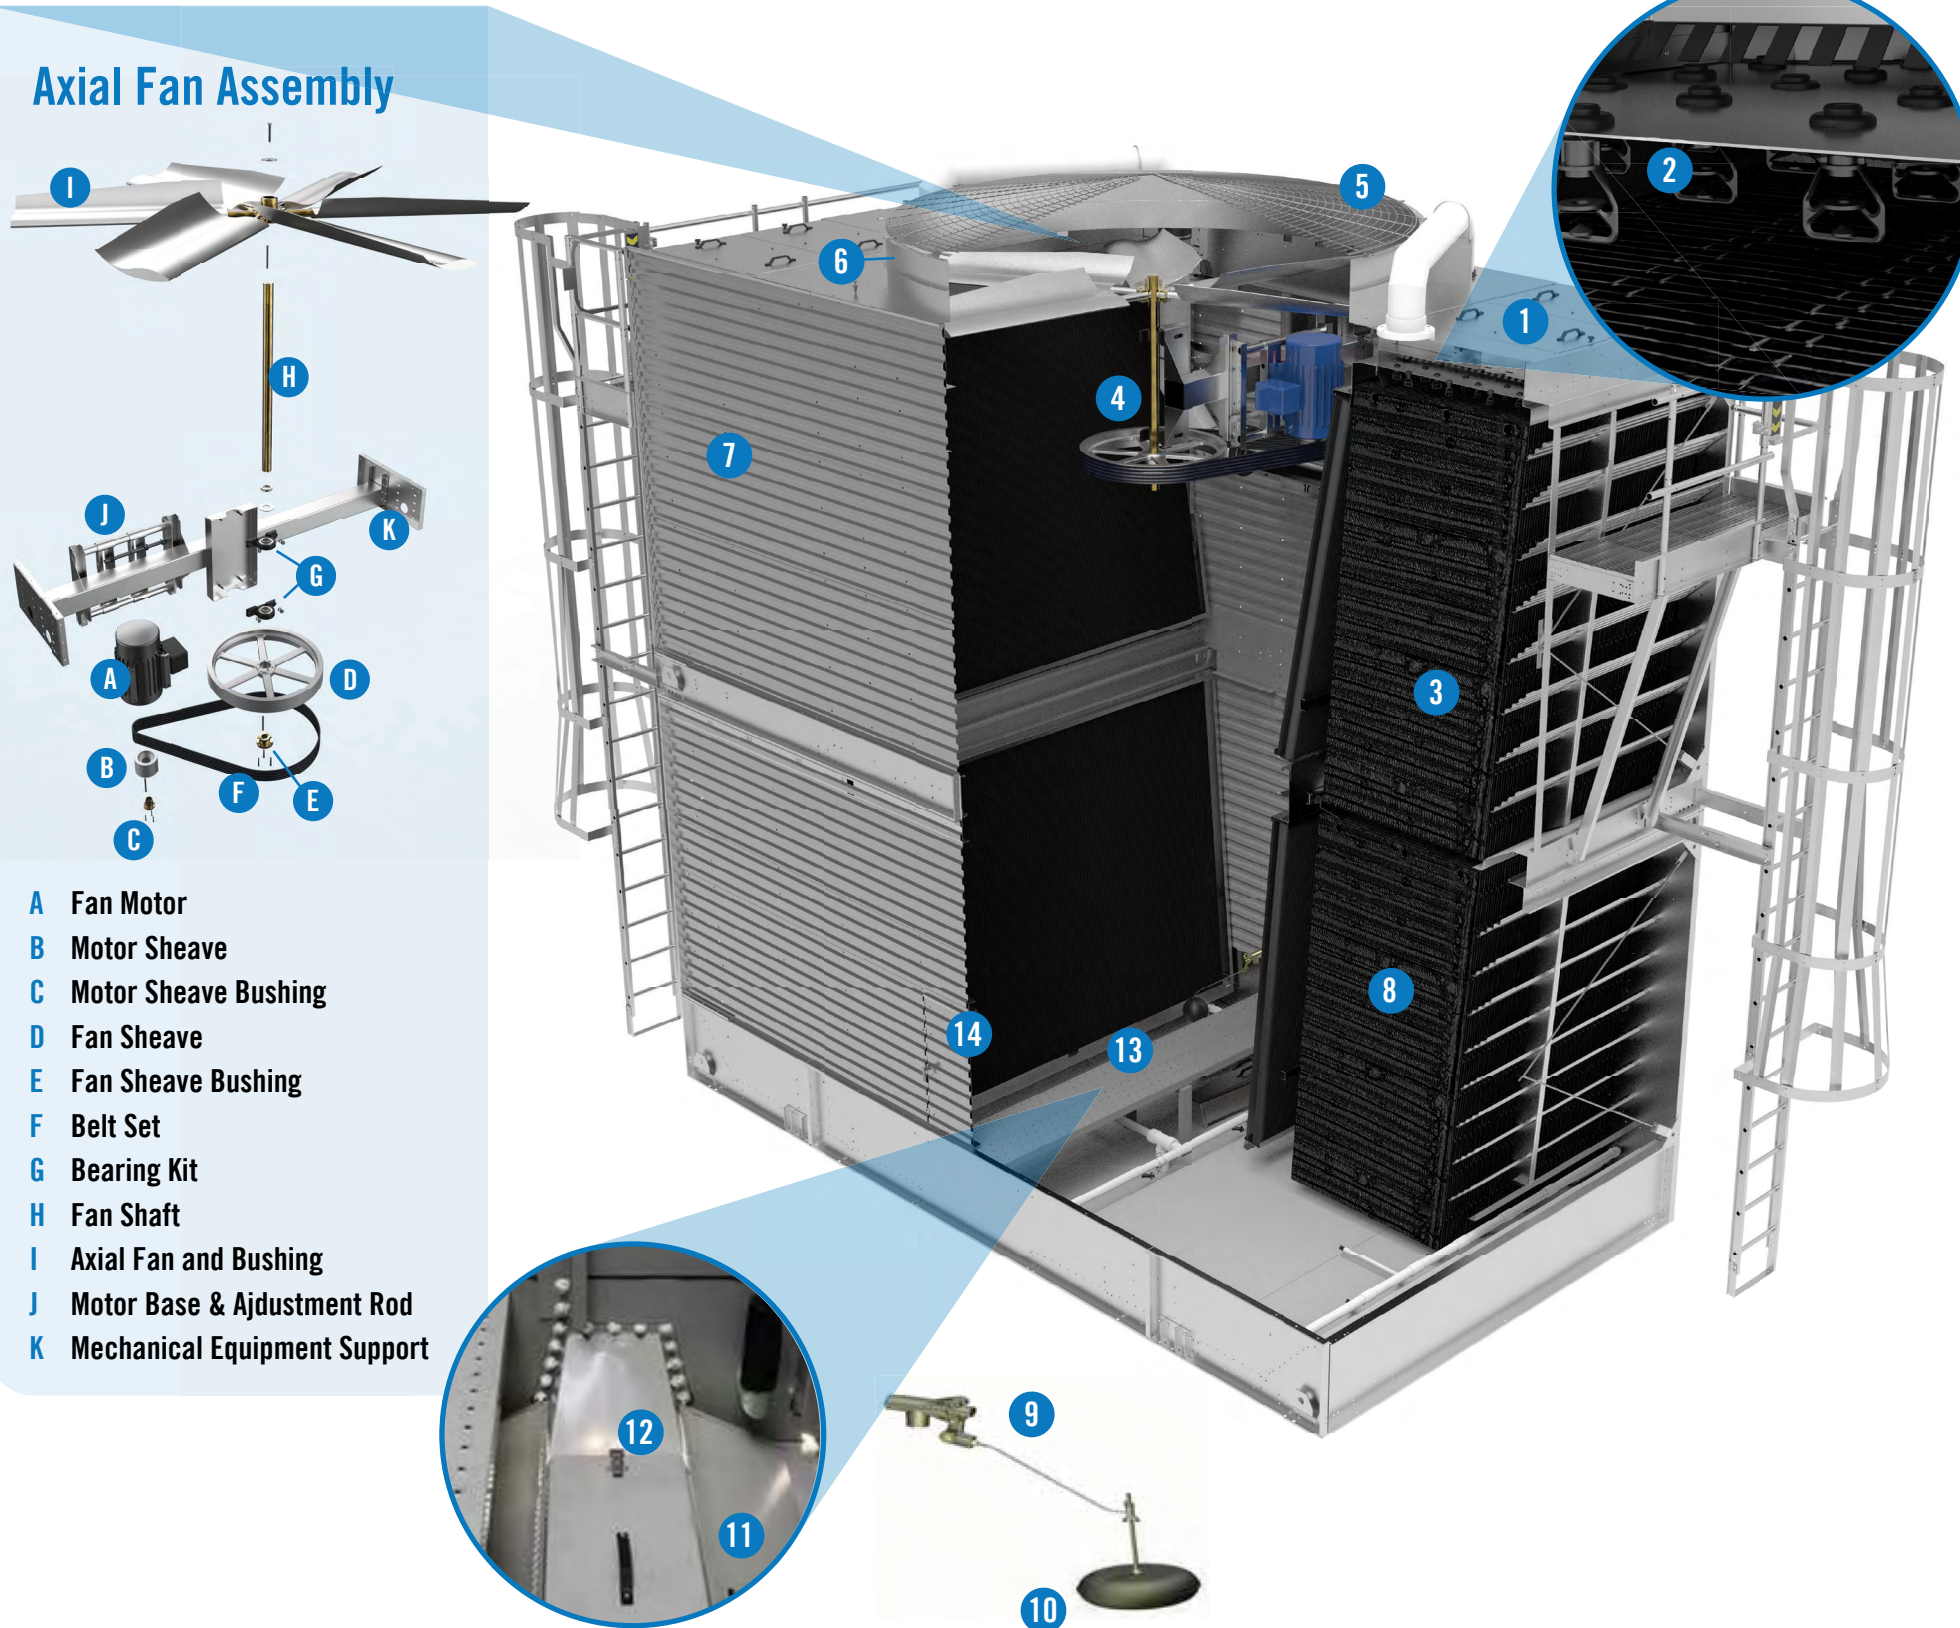

PARTS MAP

Model: _____

Serial Number: _____

Notes:

Upper Casing Section

- 1 Hot Water Basin
- 2 XF Spray Nozzles
- 3 BACross III® Upper Fill with Integral Drift Eliminators
- 4 Axial Fan Assembly (see detailed view)
- 5 Fan Guard Assembly
- 6 Fan Cylinder
- 7 FRP Casing Panels

Lower Pan Section

- 8 BACross III® Lower Fill with Integral Drift Eliminators
- 9 Make-up Valve Assembly
- 10 Float Ball
- 11 Pan Strainer
- 12 Pan Strainer Hood
- 13 Internal Walkway
- 14 Access Door

Series 3000 Cooling Tower

Series 3000

Cooling Tower

Belt Drive Configuration

Basic Recommended Spare Parts

- Basin Heater & LWCO** (if equipped)
- Bearings**
- Bearing Greaser Refill** (if equipped)
- Belts**
- Basin Heater & LWCO** (if equipped)
- Float Valve Kit & Float Ball**
- Solenoid Valve** (if unit is equipped with EWLC option)
- Spray Nozzles**
- Suction Strainer**
- Inlet Strainer** (if equipped)