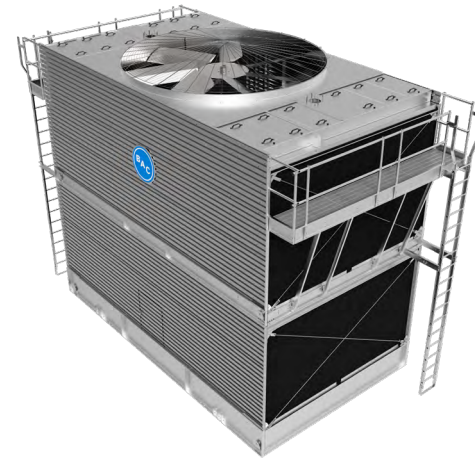

Recommended Spare Parts

BAC Factory Authorized Parts are manufactured to meet rigorous specifications and are guaranteed to fit your unit and perform as original equipment.

BAC Factory Authorized Parts can be ordered through your local BAC Representative. Most BAC Representatives maintain a local inventory of commonly used parts. For a free unit inspection and a specific parts list for your serial number, contact your local BAC Representative today.

Even with BAC's fast delivery capability, it is still recommended that certain essential and emergency repair part be maintained in your inventory to minimize any potential downtime.

Find my BAC Rep to order parts, get maintenance tips, and get a free unit inspection: www.baltimoreaircoil.com/RepFinder

Series 3000

Cooling Tower

Belt Drive Configuration

Basic Recommended Spare Parts

- **Basin Heater & LWCO** (if equipped)
- **Bearings**
- **Bearing Greaser Refill** (if equipped)
- **Belts**
- **Basin Heater & LWCO** (if equipped)
- **Float Valve Kit & Float Ball**
- **Solenoid Valve** (if unit is equipped with EWLC option)
- **Spray Nozzles**
- **Suction Strainer**
- **Inlet Strainer** (if equipped)

Parts to Consider for Critical Applications

- **Prop Fans with Bushings**
- **Fan Shaft**
- **Sheave and Bushings**
- **Fan Motor**